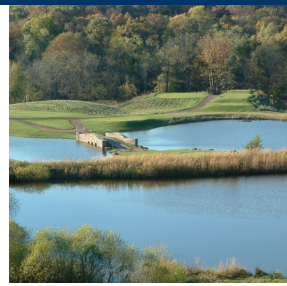

THE LINKS AT GETTYSBURG

The Links at Gettysburg has established itself as a premier golf destination and must-play in the Mid-Atlantic. The Links, features red rock cliffs, immaculate fairways, swift greens, 14 lakes and streams, 5 sets of tees, a complete pro shop and outdoor grille/patio and The Links Premier Clubhouse.

For Golf Packages, call 888-274-8358
601 Mason Dixon Road • Gettysburg • 717-359-8000