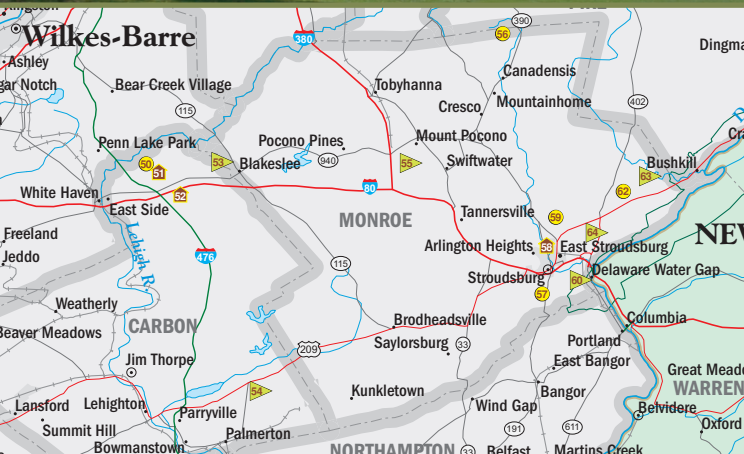

## Pocono Mountains Region of Pennsylvania

You can have your pick of over 10 Pocono Mountain golf courses and numerous accommodations from limited service hotels and motels to full-service resorts and villa layouts. Interesting rolling topography and elevation changes make this destination a ‘must play’ to test any group’s golf skills. Finish off your days with a classic touch of hospitality — where the likes of New York’s and Hollywood’s elite have played for nearly a century!