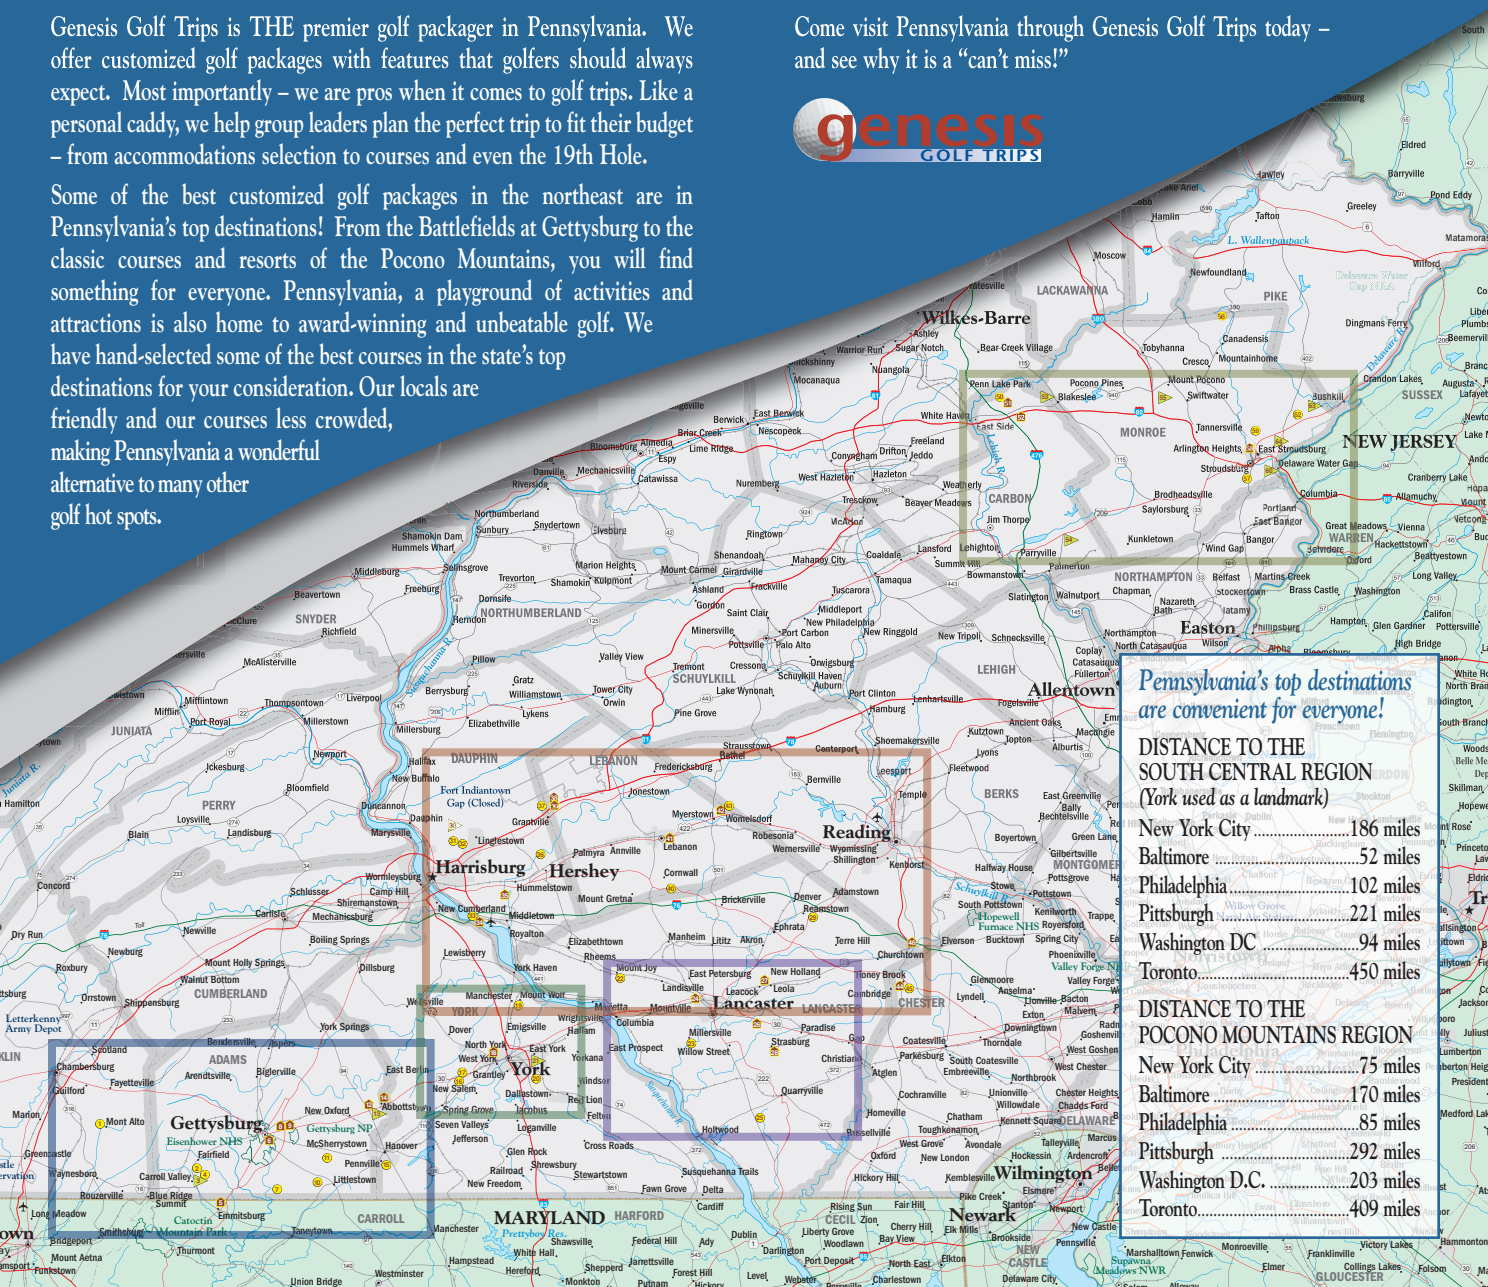

Genesis is THE SOURCE For Pennsylvania GOLF TRIPS!

Genesis Golf Trips is THE premier golf packager in Pennsylvania. We offer customized golf packages with features that golfers should always expect. Most importantly – we are pros when it comes to golf trips. Like a personal caddy, we help group leaders plan the perfect trip to fit their budget – from accommodations selection to courses and even the 19th Hole.

Some of the best customized golf packages in the northeast are in Pennsylvania's top destinations! From the Battlefields at Gettysburg to the classic courses and resorts of the Pocono Mountains, you will find something for everyone. Pennsylvania, a playground of activities and attractions is also home to award-winning and unbeatable golf. We have hand-selected some of the best courses in the state's top destinations for your consideration. Our locals are friendly and our courses less crowded, making Pennsylvania a wonderful alternative to many other golf hot spots.

Come visit Pennsylvania through Genesis Golf Trips today – and see why it is a “can't miss!”

Pennsylvania's top destinations are convenient for everyone!

DISTANCE TO THE SOUTH CENTRAL REGION (York used as a landmark)

New York City	186 miles
Baltimore	52 miles
Philadelphia	102 miles
Pittsburgh	221 miles
Washington DC	94 miles
Toronto	450 miles

DISTANCE TO THE POCONO MOUNTAINS REGION

New York City	75 miles
Baltimore	170 miles
Philadelphia	85 miles
Pittsburgh	292 miles
Washington D.C.	203 miles
Toronto	409 miles